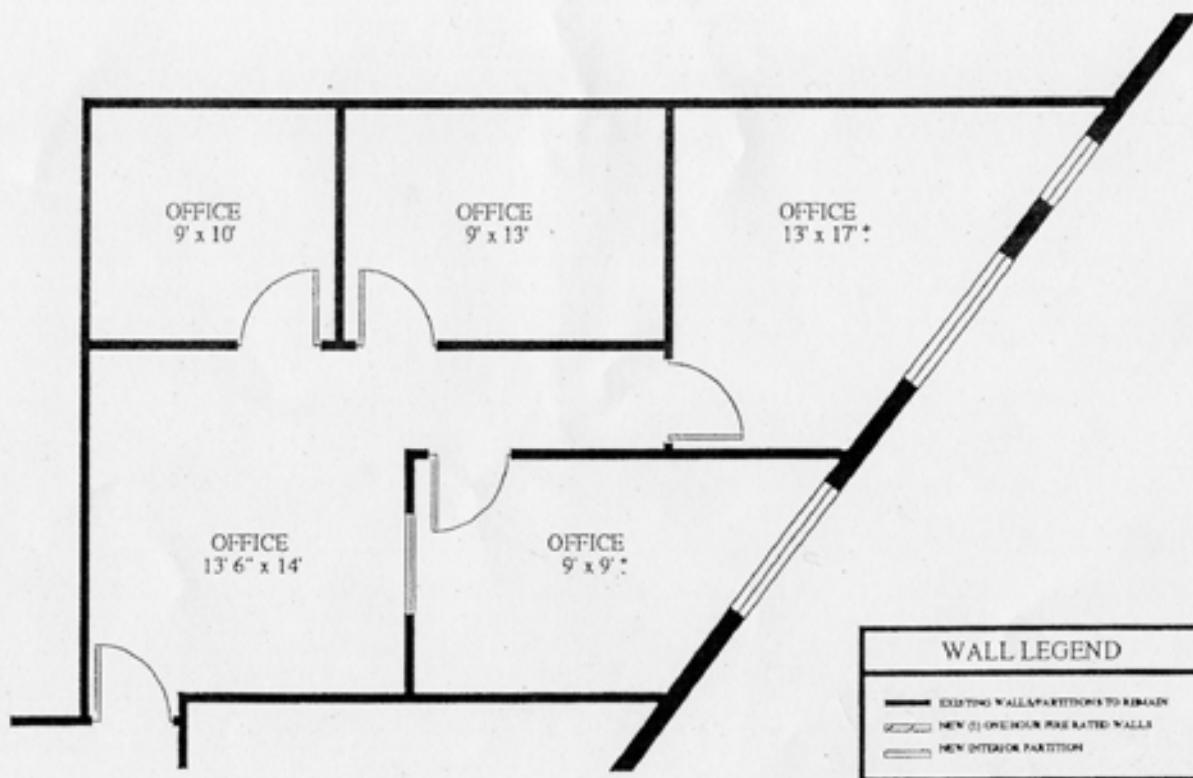

HENDERSON POINTE
3314 HENDERSON AVE., TAMPA, FLORIDA 33609

SUITE# 209

FLOOR PLAN • 1/8"=1'-0"
JOB # 9108.03 • 12/4/91

RENALDO • CRISWELL • ASSOCIATES, INC
ARCHITECTS • SPACE PLANNERS • INTERIOR DESIGNERS